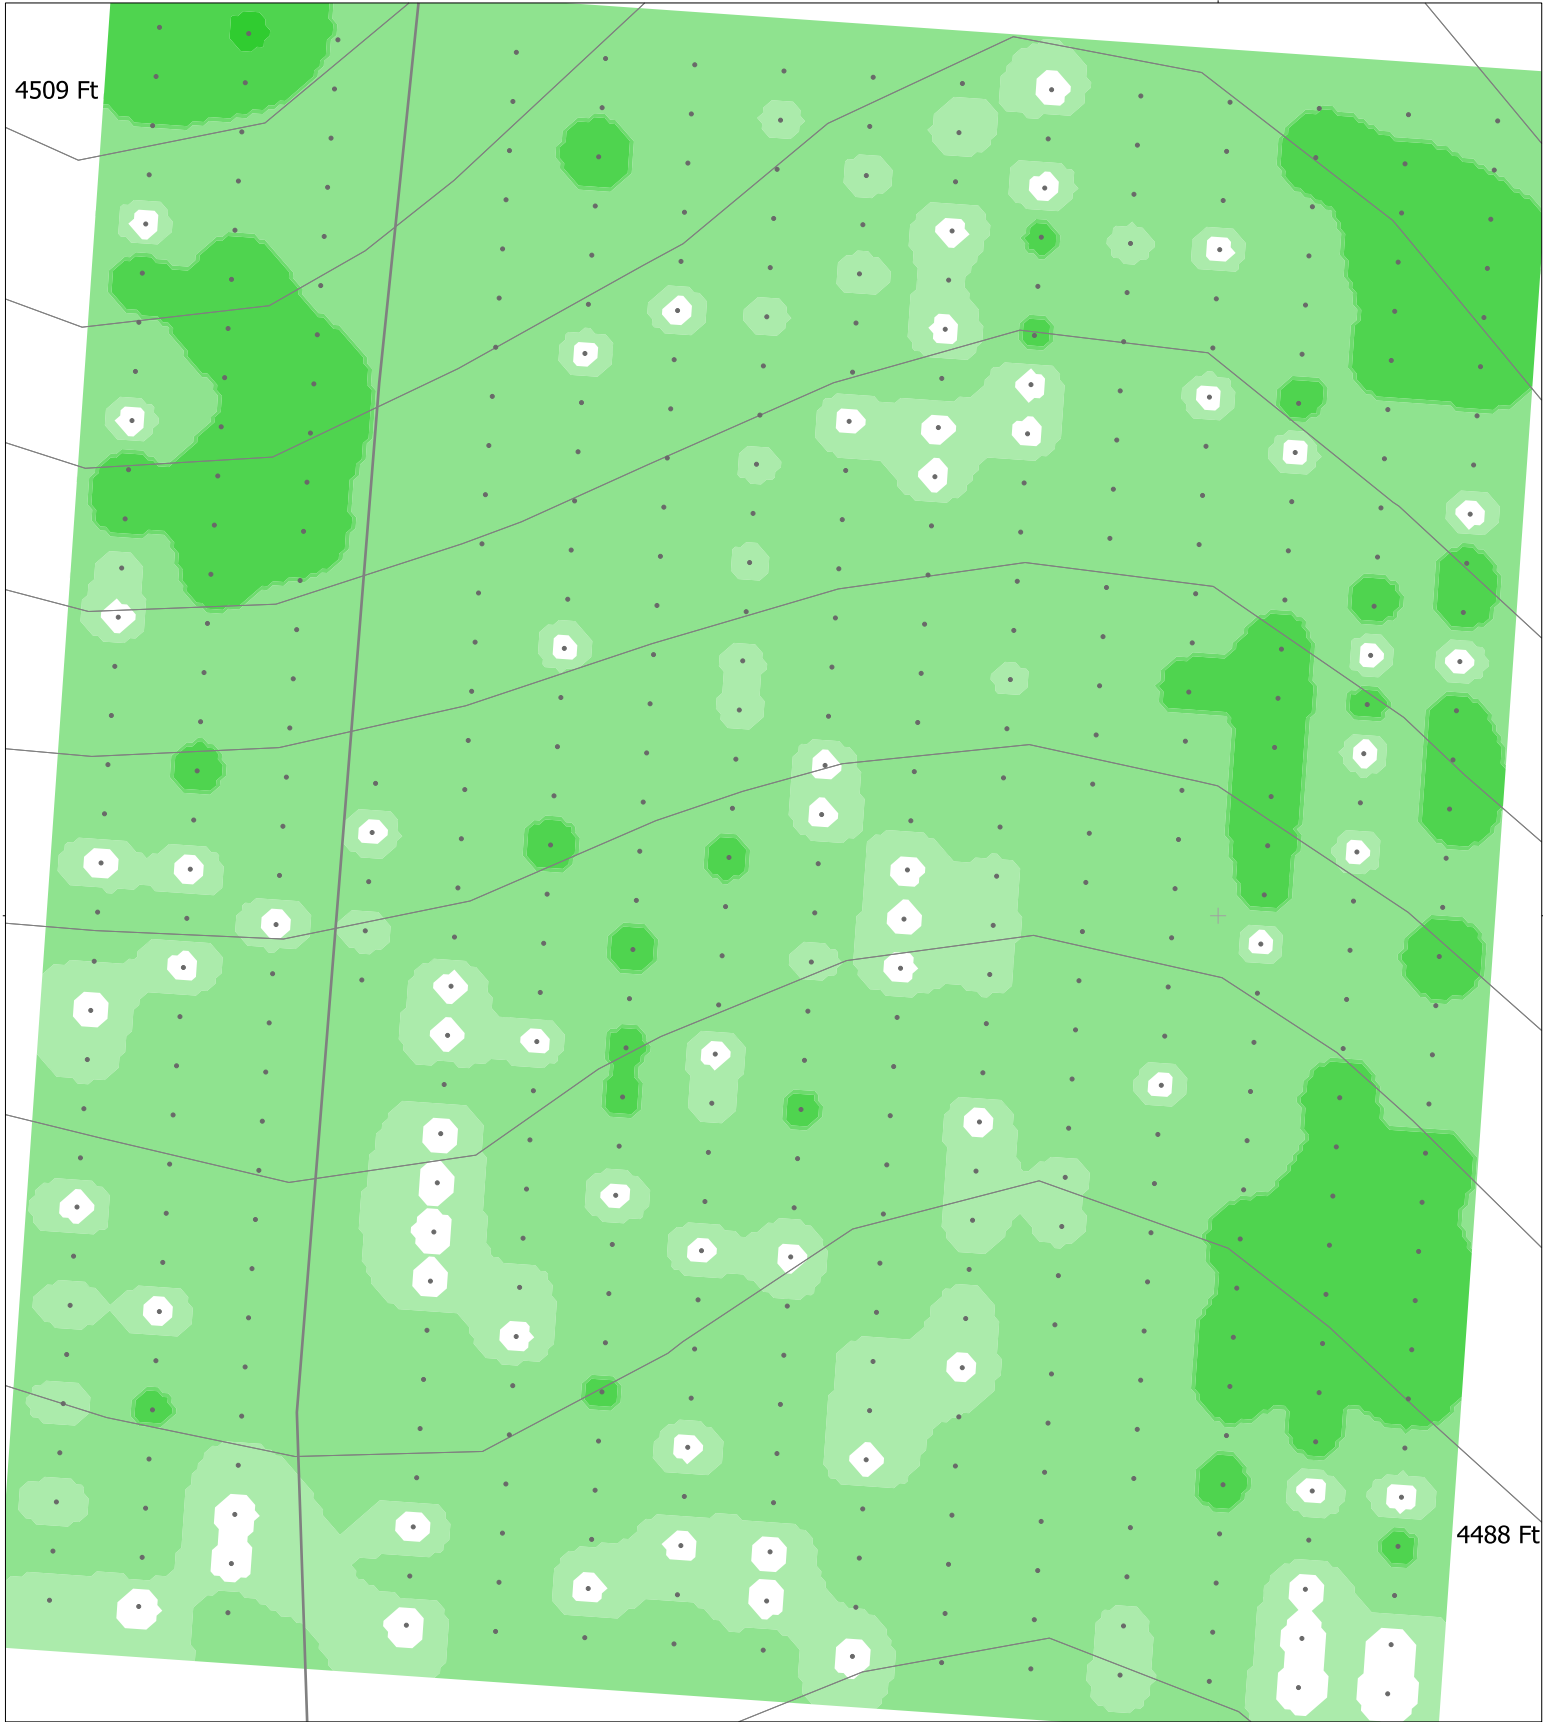

633650 m

4509 Ft

5214200 m

5214200 m

4488 Ft

633650 m

<i>Close Cartography</i>	
Judith Mountain Vineyard Vine Health- May 2009	
Date: 5/29/2009	Proj: UTM Zone 12N
<div style="display: flex; justify-content: space-between; align-items: center;"> 0 50 ft </div>	